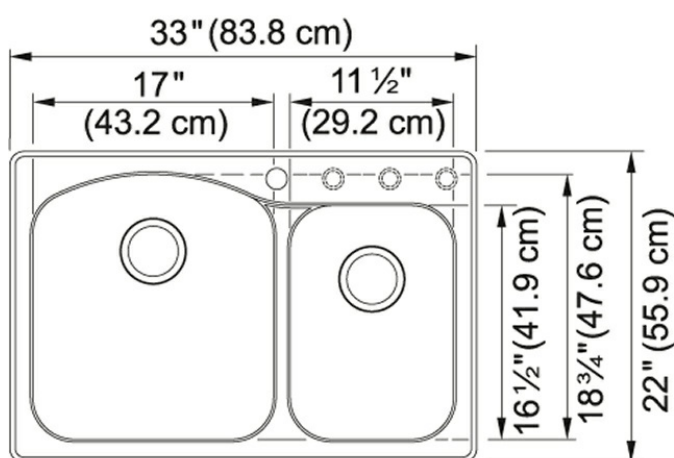

Product Picture

Technical Drawing

Product Dimensions

Length overall	22"
Width overall	33"
Depth Overall	9"
Length of large bowl	17"
Width of large bowl	18 3/4"
Depth of large bowl	9"
Length of small bowl	16 1/2"
Width of small bowl	11 1/2"
Depth of small bowl	8"
Minimum Cabinet Size	36"